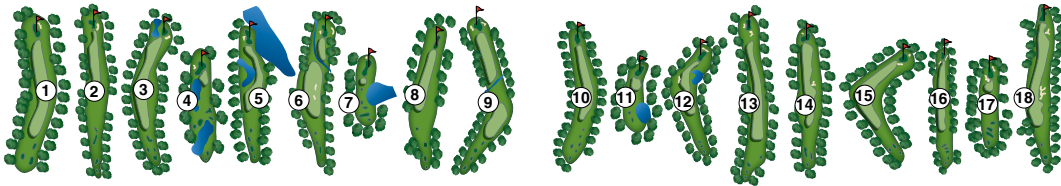

The Clubhouse Restaurant & Bar
360.895.0142 • 800.279.7705

USGA Rules Govern All Play

- The clocks on the course should read your tee time when you arrive at them. If you teed off at noon and come to one that reads 11:55, then you are 5 minutes ahead or 12:05, 5 minutes behind. They are located on holes 2, 4, 6, 8, 11, 13, 15 and 17.
- Out of bounds is designated by white stakes bordering the property lines.
- Please respect those who play after you. Replace divots, repair ball marks, rake bunkers, keep time with the group ahead of you and obey posted cart rules.
- All par 3s are cart path only.

360.895.0130 • 800.323.0130 • Fax 360.876.2254

www.mccormickwoodsgolf.com

info@mccormickwoodsgolf.com

5155 McCormick Woods Drive SW, Port Orchard, WA 98367

McCORMICK WOODS

COLUMBIA
HOSPITALITY
GOLF

Ask us about our current events and instructional programs!

HOLE	1	2	3	4	5	6	7	8	9	OUT	INT	10	11	12	13	14	15	16	17	18	IN	TOT	Course Rating/Slope
BLACK	398	535	427	235	398	445	142	383	575	3538		443	217	350	502	402	432	431	219	506	3502	7040	74.0/132
BLUE	386	515	411	225	375	405	138	355	525	3335		414	198	342	483	389	401	411	194	491	3323	6658	72.3/128
WHITE	363	475	390	158	351	378	122	315	488	3040		386	184	329	458	363	367	386	175	477	3125	6165	70.4/124 75.8/135 L
HANDICAP	11	7	1	15	9	3	17	13	5			6	16	14	10	4	8	2	18	12			
PAR	4	5	4	3	4	4	3	4	5	36		4	3	4	5	4	4	4	3	5	36	72	HCP NET
GREEN	357	405	388	144	337	360	116	290	454	2851		357	157	316	431	345	340	370	143	448	2907	5758	69.0/116 73.7/133 L
RED	320	385	353	117	295	349	100	268	427	2614		333	101	288	414	324	327	359	122	417	2685	5299	66.5/109 71.0/120 L
GOLD	205	335	190	80	160	260	90	215	280	1815		225	80	170	320	205	195	230	100	315	1840	3655	59.5/98 61.0/100 L